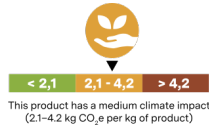

Kalev milk chocolate 200g

PRODUCT DESCRIPTION:

Kalev classic milk chocolate in its famous goodness.

INGREDIENTS:

sugar, **whole milk powder**, cocoa butter, cocoa mass, emulsifier (lecithin), flavouring, salt. In milk chocolate cocoa solids 30% minimum, milk solids 27%. May contain traces of nuts, peanuts, cereals containing gluten and egg products.

Per 100 g:	
Energy, kj	2272
Energy, kcal	544
Fat, g	33
of which saturates, g	21
Carbohydrate, g	52
of which sugars, g	51
Protein, g	8.4
Salt, g	0.23

AVAILABLE FROM:

05.01.2022

PRODUCT FEATURES:

Vegetarian

Product code	455000142
Product dimensions	90 (height) x 222 (width) x 11 (depth) mm
Product net weight	200 g
Box dimensions	100 (height) x 239 (width) x 128 (depth) mm
Box net weight	1800 g
Box gross weight	1924 g
Quantity in box	9 pcs
Pallet content	243 boxes, 9 layers
Pallet height	1035 mm
Pallet net weight	437400 g
Pallet gross weight	487532 g
Shelf life	365 days
CN code	18063290
EAN code, product	4740012037552
EAN code, box	14740012037559