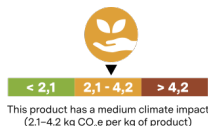

Kalev Nurr Kirju Kass milk chocolate with candies 100g

PRODUCT DESCRIPTION:

The most colourful cat in the Nurr litter proves that life is not black and white. The multicoloured Kirju Kass cat represents joyful colours that offer more enjoyment than fifty shades of grey. This is a really classic work of art. Kirju Kass offers the option to choose your favourite colour and leave it as a dessert or eat it first. Those who are advanced in this candy-eating business can eat an entire handful and mix colours, thus making each mouthful a unique painting of flavours.

INGREDIENTS:

sugar, colored pieces of candy 18% (sugar, cocoa mass, cocoa butter, **whole milk powder**, starch, emulsifier (lecithin), glazing agents (arabic gum, carnauba wax, beeswax), concentrates (radish, blackcurrant, lemon, red beetroot, carthamus, algae)), **whole milk powder**, cocoa mass, cocoa butter, emulsifier (lecithin), vanillin, salt. Cocoa solids: 33% minimum. Milk solids: 20% minimum. May contain traces of nuts, peanuts, cereals containing gluten and egg products.

	Per 100 g:
Energy, kJ	2219
Energy, kcal	531
Fat, g	30
of which saturates, g	19
Carbohydrate, g	57
of which sugars, g	55
Protein, g	6.7
Salt, g	0.18

AVAILABLE FROM:

21.04.2021

PRODUCT FEATURES:

Vegetarian

Product code	455000137
Product dimensions	195 (height) x 77 (width) x 9 (depth) mm
Product net weight	100 g
Box dimensions	182 (height) x 88 (width) x 192 (depth) mm
Box net weight	1300 g
Box gross weight	1395 g
Quantity in box	13 pcs
Pallet content	240 boxes, 10 layers
Pallet height	1015 mm
Pallet net weight	312000 g
Pallet gross weight	355000 g
Shelf life	365 days
CN code	18063290
EAN code, product	4740012037484
EAN code, box	14740012037481