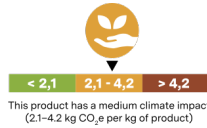

Kalev Anneke milk chocolate candies 144g

PRODUCT DESCRIPTION:

Anneke milk chocolate candies are a beautiful gift box in which you will find the classic chocolate in the form of delicious candies.

INGREDIENTS:

sugar, cocoa butter, **whole milk powder, cream powder (milk)**, cocoa mass, emulsifier (lecithin), vanillin. Cocoa solids: 30% minimum. May contain traces of different nuts, peanuts, cereals containing gluten and egg products.

Per 100 g:	
Energy, kj	2314
Energy, kcal	555
Fat, g	34
of which saturates, g	21
Carbohydrate, g	52
of which sugars, g	51
Protein, g	7.7
Salt, g	0.19

AVAILABLE FROM:

13.02.2023

PRODUCT FEATURES:

Vegetarian

Product code	455000102
Product dimensions	180 (height) x 270 (width) x 26 (depth) mm
Product net weight	144 g
Box dimensions	188 (height) x 279 (width) x 287 (depth) mm
Box net weight	1152 g
Box gross weight	1813 g
Quantity in box	8 pcs
Pallet content	48 boxes, 6 layers
Pallet height	1272 mm
Pallet net weight	55296 g
Pallet gross weight	107024 g
Shelf life	300 days
CN code	18069019
EAN code, product	4740012028659
EAN code, box	14740012028656