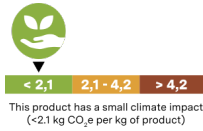

Kalev Chocolate candies with Vana Tallinn liqueur cream filling 122g

PRODUCT DESCRIPTION:

Chocolate candies with Vana Tallinn liqueur cream filling

INGREDIENTS:

sugar, cocoa mass, **condensed milk**, cocoa butter, palm oil, liqueur „Vana Tallinn“ 3%, glucose syrup, spirit, liqueur concentrate (alc. 34% vol.) „Vana Tallinn“, emulsifier (lecithin). Alcohol content 2,0 % by weight. Filling: 42%. Preservative free. May contain traces of different nuts, peanuts, cereals containing gluten and egg products.

Per 100 g:	
Energy, kj	1989
Energy, kcal	475
Fat, g	22
of which saturates, g	14
Carbohydrate, g	60
of which sugars, g	57
Protein, g	3.7
Salt, g	0.04

AVAILABLE FROM:

02.01.2023

PRODUCT FEATURES:

Vegetarian

Product code	455000101
Product dimensions	143 (height) x 185 (width) x 25 (depth) mm
Product net weight	122 g
Box dimensions	151 (height) x 281 (width) x 387 (depth) mm
Box net weight	1952 g
Box gross weight	2803 g
Quantity in box	16 pcs
Pallet content	56 boxes, 7 layers
Pallet height	1192 mm
Pallet net weight	109312 g
Pallet gross weight	176968 g
Shelf life	183 days
CN code	18069011
EAN code, product	4740012028642
EAN code, box	14740012028649