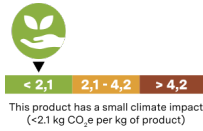

Kalev Chocolate candies with Vana Tallinn Cream liqueur cream filling 122g

PRODUCT DESCRIPTION:

Chocolate candies with Vana Tallinn Cream liqueur cream filling

INGREDIENTS:

sugar, cocoa mass, **condensed milk**, cocoa butter, palm oil, **cream liqueur (milk)** „Vana Tallinn Cream“ 2,5%, spirit, glucose syrup, liqueur concentrate (alc. 34% vol.) „Vana Tallinn“, emulsifier (lecithin), **cream powder (milk)**, **whey powder (milk)**, **lactose (milk)**, flavouring, vanillin, salt. Alcohol content 1,8 % by weight. Filling: 42%. Preservative free. May contain traces of different nuts, peanuts, cereals containing gluten and egg products.

Per 100 g:	
Energy, kj	1985
Energy, kcal	474
Fat, g	22
of which saturates, g	14
Carbohydrate, g	59
of which sugars, g	57
Protein, g	3.8
Salt, g	0.05

AVAILABLE FROM:

02.01.2023

PRODUCT FEATURES:

Vegetarian

Product code	455000100
Product dimensions	143 (height) x 185 (width) x 25 (depth) mm
Product net weight	122 g
Box dimensions	151 (height) x 281 (width) x 387 (depth) mm
Box net weight	1952 g
Box gross weight	2803 g
Quantity in box	16 pcs
Pallet content	56 boxes, 7 layers
Pallet height	1192 mm
Pallet net weight	109312 g
Pallet gross weight	176968 g
Shelf life	183 days
CN code	18069011
EAN code, product	4740012028635
EAN code, box	14740012028632