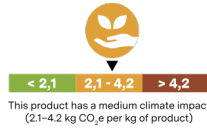

Kalev classic truffles 160g

PRODUCT DESCRIPTION:

Classic dark chocolate truffles

INGREDIENTS:

sugar, cocoa mass, **butter (milk)**, cocoa butter, brandy, **whole milk powder**, fat-reduced cocoa powder, emulsifier (lecithin), vanillin. Preservative free. May contain traces of different nuts, peanuts, cereals containing gluten and egg products.

Per 100 g:

Energy, kj	2308
Energy, kcal	555
Fat, g	38
of which saturates, g	24
Carbohydrate, g	45
of which sugars, g	42
Protein, g	4.3
Salt, g	0.21

AVAILABLE FROM:

02.01.2023

PRODUCT FEATURES:

Vegetarian

Product code	455000098
Product dimensions	140 (height) x 130 (width) x 77 (depth) mm
Product net weight	160 g
Box dimensions	190 (height) x 300 (width) x 327 (depth) mm
Box net weight	1280 g
Box gross weight	1742 g
Quantity in box	8 pcs
Pallet content	48 boxes, 6 layers
Pallet height	1284 mm
Pallet net weight	61440 g
Pallet gross weight	103616 g
Shelf life	183 days
CN code	18069019
EAN code, product	4740012028611
EAN code, box	14740012028618