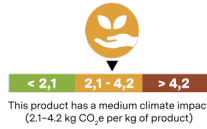

Kalev Linnupiim Bar With Whipped Vanilla Filling 35g

PRODUCT DESCRIPTION:

A bar inspired by legendary Linnupiim chocolate candies with whipped filling.

INGREDIENTS:

sugar, **butter (milk)**, glucose syrup, cocoa mass, water, **condensed milk**, cocoa butter, **egg white powder**, gelling agent (agar), acidity regulator (citric acid), emulsifier (lecithin), stabiliser (invertase), natural vanilla flavouring, vanilla bean powder, vanilla extract. Preservative free. May contain traces of different nuts, peanuts and cereals containing gluten.

Per 100 g:	
Energy, kj	1916
Energy, kcal	458
Fat, g	24
of which saturates, g	15
Carbohydrate, g	57
of which sugars, g	47
Protein, g	2.2
Salt, g	0.3

AVAILABLE FROM:

01.01.2023

PRODUCT FEATURES:

Vegetarian

Product code	455000096
Product dimensions	40 (height) x 130 (width) x 15 (depth) mm
Product net weight	35 g
Box dimensions	77 (height) x 132 (width) x 146 (depth) mm
Box net weight	560 g
Box gross weight	614.28 g
Quantity in box	16 pcs
Pallet content	480 boxes, 10 layers
Pallet height	905 mm
Pallet net weight	268800 g
Pallet gross weight	314854 g
Shelf life	183 days
CN code	18063100
EAN code, product	4740012028598
EAN code, box	14740012028595