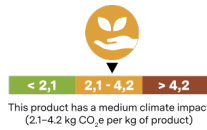

Kalev Maiuspala cashew praline bar 40g

PRODUCT DESCRIPTION:

Bar inspired by the legendary Maiuspala candy.

INGREDIENTS:

Sugar, **cashew nut** 24%, vegetable fats (palm kernel, palm oil), **whole milk powder**, cocoa mass, **whey powder (milk)**, cocoa butter, emulsifier (lecithin), flavourings, vanillin, colours (E141, E160a). Preservative free. May contain traces of nuts, peanuts, cereals containing gluten and egg products.

Per 100 g:	
Energy, kj	2248
Energy, kcal	539
Fat, g	32
of which saturates, g	16
Carbohydrate, g	52
of which sugars, g	48
Protein, g	8.9
Salt, g	0.14

AVAILABLE FROM:

01.01.2023

PRODUCT FEATURES:

Vegetarian

Product code	455000095
Product dimensions	40 (height) x 130 (width) x 15 (depth) mm
Product net weight	40 g
Box dimensions	77 (height) x 132 (width) x 146 (depth) mm
Box net weight	640 g
Box gross weight	697.16 g
Quantity in box	16 pcs
Pallet content	480 boxes, 10 layers
Pallet height	905 mm
Pallet net weight	307200 g
Pallet gross weight	354637 g
Shelf life	275 days
CN code	18063100
EAN code, product	4740012028581
EAN code, box	14740012028588