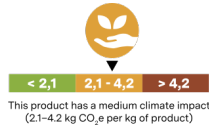

Kalev Maiuspala praline candies 200g

PRODUCT DESCRIPTION:

Kalev Maiuspala praline candies are the most legendary candy box of Kalev that is always expected.

INGREDIENTS:

sugar, **almond, cashew nut**, cocoa mass, cocoa butter, **whole milk powder, butter (milk)**, brandy, emulsifier (lecithin), flavouring, colours (E141, E160a). May contain traces of different nuts, peanuts, cereals containing gluten and egg products.

Per 100 g:	
Energy, kj	2292
Energy, kcal	550
Fat, g	35
of which saturates, g	14
Carbohydrate, g	45
of which sugars, g	42
Protein, g	10
Salt, g	0.11

AVAILABLE FROM:

01.02.2023

PRODUCT FEATURES:

Vegetarian

Product code	455000092
Product dimensions	180 (height) x 270 (width) x 26 (depth) mm
Product net weight	200 g
Box dimensions	135 (height) x 296 (width) x 396 (depth) mm
Box net weight	1600 g
Box gross weight	2241 g
Quantity in box	8 pcs
Pallet content	72 boxes, 9 layers
Pallet height	1359 mm
Pallet net weight	115200 g
Pallet gross weight	181352 g
Shelf life	183 days
CN code	18069019
EAN code, product	4740012028567
EAN code, box	14740012028564